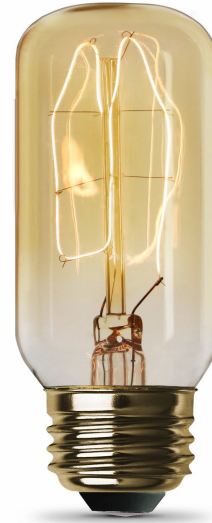

40W T12 E26 Dimmable Filament Amber Glass Vintage Edison Incandescent Light Bulb, Warm White

Features

- Bulb Type: Incandescent
- Bulb Shape: T12
- Usage: Decorative Purpose

Specifications

Item Number	Item Width (In)	Item Length (In)	Bulb Shape
40T12	1.5	4.1	T12
Bulb Type	Bulb Base	Bulb Finish	Dimmable
Tubular,Linear	E26	Clear	Yes
Technology	Energy Used (Wattage)	Replacement	Voltage
INCANDESCENT	40	NA	120
Energy Efficiency	Annual Energy Cost	Brightness (LUMENS)	Lumen Efficiency (LPW)
NA	4.82	50	1.25
Color Temperature (CCT)	Color Accuracy (CRI)	Life Years	Life Hours
2200	99	1.4	1500
Pack Quantity	CEC Compliant	Portable	Hardwire
1	Not Regulated	No	No
Battery Operated	Smart	Safety Location	Ideal Usage
No	No	NA	Ceiling Fixture,Pendants