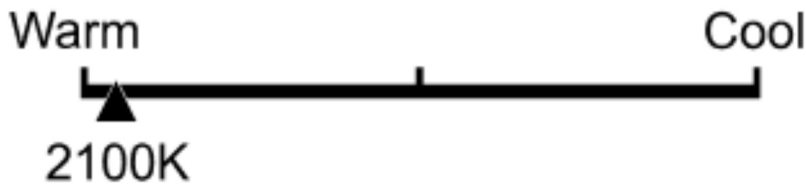

Lighting Facts Per Bulb

Brightness **305 lumens**

Estimated Yearly Energy Cost **$7.23**

Based on 3 hrs/day, 11¢/kWh.
Cost depends on rates and use.

Life

Based on 3 hrs/day

2.7 years

Light Appearance

Energy Used **60 Watts**

60ST19/6

Brightness
305
lumens

Estimated
Energy Cost
$7.23
per year