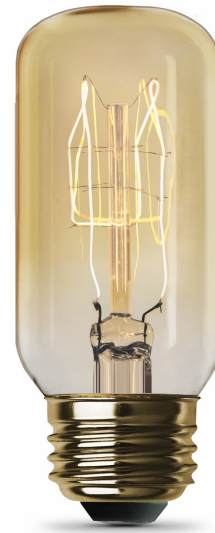

# 60W Replacement T12 E26 Dimmable Filament Amber Glass Vintage Edison Incandescent Light Bulb, Warm White

## Features

- Bulb Type: Incandescent
- Bulb Shape: T12
- Usage: Decorative Purpose

## Specifications

<b>Item Number</b>	<b>Item Width (In)</b>	<b>Item Length (In)</b>	<b>Bulb Shape</b>
60T12	1.5	4.1	T12
<b>Bulb Type</b>	<b>Bulb Base</b>	<b>Bulb Finish</b>	<b>Dimmable</b>
Tubular,Linear	E26	Clear	Yes
<b>Technology</b>	<b>Energy Used (Wattage)</b>	<b>Replacement</b>	<b>Voltage</b>
INCANDESCENT	60	NA	120
<b>Energy Efficiency</b>	<b>Annual Energy Cost</b>	<b>Brightness (LUMENS)</b>	<b>Lumen Efficiency (LPW)</b>
NA	7.23	150	2.5
<b>Color Temperature (CCT)</b>	<b>Color Accuracy (CRI)</b>	<b>Life Years</b>	<b>Life Hours</b>
2200	99	1.4	1500
<b>Pack Quantity</b>	<b>CEC Compliant</b>	<b>Portable</b>	<b>Hardwire</b>
1	Not Regulated	No	No
<b>Battery Operated</b>	<b>Smart</b>	<b>Safety Location</b>	<b>Ideal Usage</b>
No	No	NA	Pendants,Ceiling Fixture