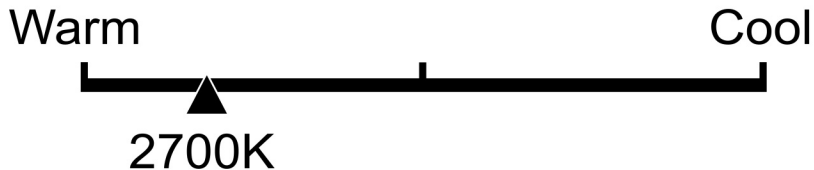

Lighting Facts Per Bulb

Brightness **1600 lumens**

Estimated Yearly Energy Cost **\$1.81**

Based on 3 hrs/day, 11¢/kWh.
Cost depends on rates and use.

Life

Based on 3 hrs/day

13.7 years

Light Appearance