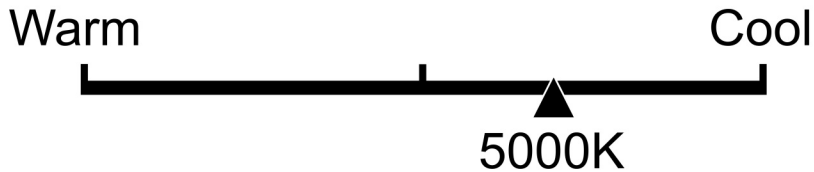

Lighting Facts Per Bulb

Brightness **1600 lumens**

Estimated Yearly Energy Cost **\$1.81**

Based on 3 hrs/day, 11¢/kWh.
Cost depends on rates and use.

Life

Based on 3 hrs/day

13.7 years

Light Appearance