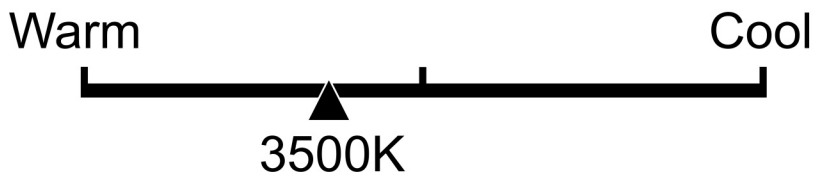

Lighting Facts Per Bulb

Brightness **750 lumens**

Estimated Yearly Energy Cost **\$1.0**

Based on 3 hrs/day, 11¢/kWh.
Cost depends on rates and use.

Life

Based on 3 hrs/day

13.7 years

Light Appearance