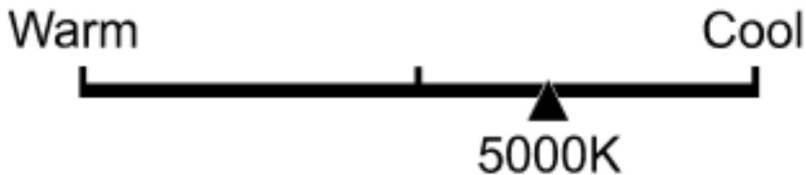

Lighting Facts Per Bulb

Brightness **750 lumens**

Estimated Yearly Energy Cost **\$1.0**

Based on 3 hrs/day, 11¢/kWh.
Cost depends on rates and use.

Life

Based on 3 hrs/day

13.7 years

Light Appearance