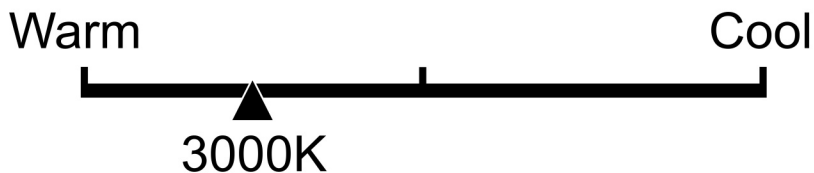

Lighting Facts Per Bulb

Brightness **1600 lumens**

Estimated Yearly Energy Cost **\$1.81**

Based on 3 hrs/day, 11¢/kWh.
Cost depends on rates and use.

Life

Based on 3 hrs/day

22.8 years

Light Appearance