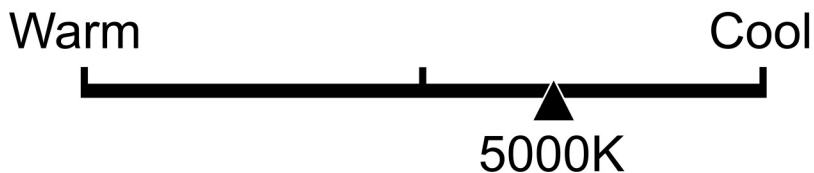

Lighting Facts Per Bulb

Brightness **1600 lumens**

Estimated Yearly Energy Cost **\$1.93**

Based on 3 hrs/day, 11¢/kWh.
Cost depends on rates and use.

Life

Based on 3 hrs/day

22.8 years

Light Appearance