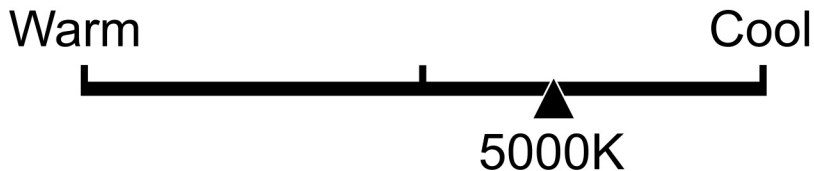

Lighting Facts Per Bulb

Brightness **1600 lumens**

Estimated Yearly Energy Cost **\$1.93**

Based on 3 hrs/day, 11¢/kWh.
Cost depends on rates and use.

Life

Based on 3 hrs/day

22.8 years

Light Appearance