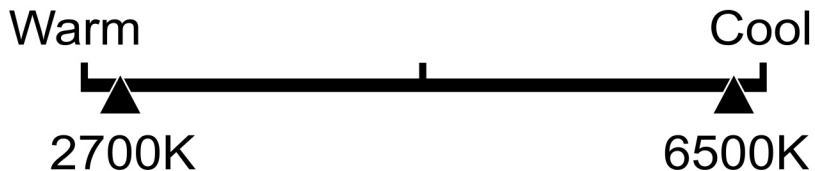

Lighting Facts Per Bulb

Brightness **800 lumens**

Estimated Yearly Energy Cost **\$1.08**

Based on 3 hrs/day, 11¢/kWh.
Cost depends on rates and use.

Life

Based on 3 hrs/day

22.8 years

Light Appearance

Energy Used **9 Watts**

A800/RGBW/4

Brightness
800
lumens

Estimated
Energy Cost
\$1.08
per year