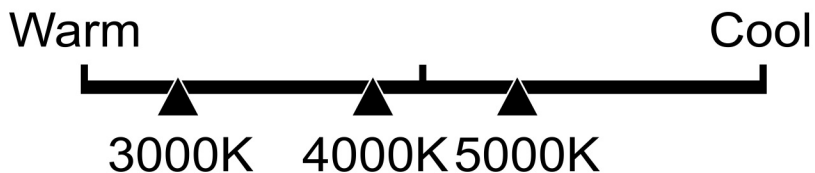

Lighting Facts Per Bulb

Brightness **2605 lumens**

Estimated Yearly Energy Cost **$2.89**

Based on 3 hrs/day, 11¢/kWh.
Cost depends on rates and use.

Life

Based on 3 hrs/day

18.3 years

Light Appearance

Energy Used **24 Watts**

ADJ2600/3CCT/LE
D

Brightness
2605
lumens

Estimated
Energy Cost
$2.89
per year