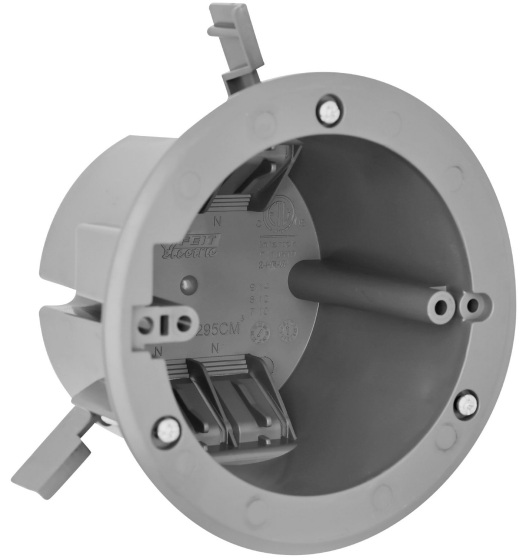

# 4 In. 18 Cu. In. New Work Ceiling Electrical Box

## Features

- Made from durable PVC to prevent rusting and conductivity
- 1 Gang 4 Inch Electrical Box Suitable For Ceiling Fixtures
- Use With Non-Metallic Cable in accordance with code

## Specifications

Item Number	Item Length (In)	Item Width (In)	Housing Finish
<a href="#">BOX/OW/18/RND4</a>	4.4	4.4	Gray
Energy Efficiency	Battery Operated	Pack Quantity	Smart
NA	NO	1	No
Portable	Dimmable	Hardwire	Enclosed Fixture Rated
NO	No	NO	No
Energy Star	CEC Compliant		
No	Not Regulated		