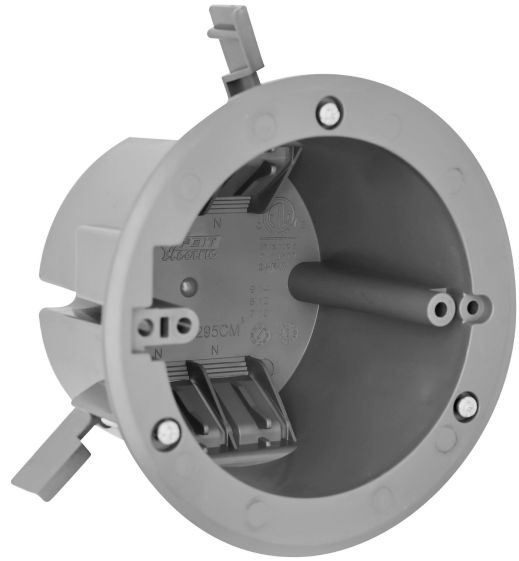

4 In. 18 Cu. In. New Work Ceiling Electrical Box

Features

- Made from durable PVC to prevent rusting and conductivity
- 1 Gang 4 Inch Electrical Box Suitable For Ceiling Fixtures
- Use With Non-Metallic Cable in accordance with code

Specifications

Item Number	Item Length (In)	Item Width (In)	Housing Finish
BOX/OW/18/RND4	4.4	4.4	Gray
Energy Efficiency	Battery Operated	Pack Quantity	Smart
NA	NO	1	No
Portable	Dimmable	Hardwire	Enclosed Fixture Rated
NO	No	NO	No
Energy Star	CEC Compliant		
No	Not Regulated		