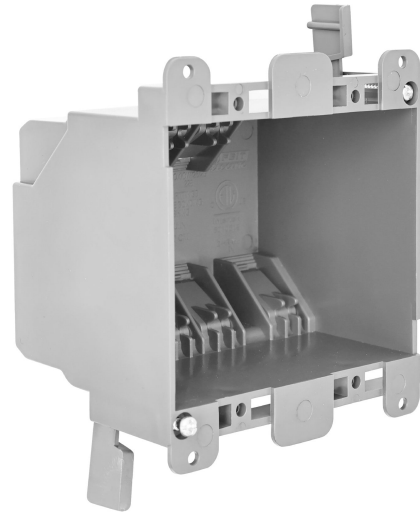

2G 25 Cu. In. Old Work PVC Switch And Outlet Box

Features

- Made from durable PVC to prevent rusting and conductivity
- Built In Cable Clamps Hold Wires Firmly In Place
- Use With Non-Metallic Cable in accordance with code

Specifications

| | | | |
|--------------------|--------------------------|-------------------------|-----------------------|
| Item Number | Item Width (In) | Item Length (In) | Housing Finish |
| BOX/OW/25/2G | 4.0 | 2.8 | Gray |
| Dimmable | Energy Efficiency | Pack Quantity | CEC Compliant |
| No | NA | 1 | Not Regulated |
| Portable | Hardwire | Battery Operated | Smart |
| NO | NO | NO | No |
| | | | |
| | | | |
| | | | |
| | | | |
| | | | |
| | | | |
| | | | |
| | | | |