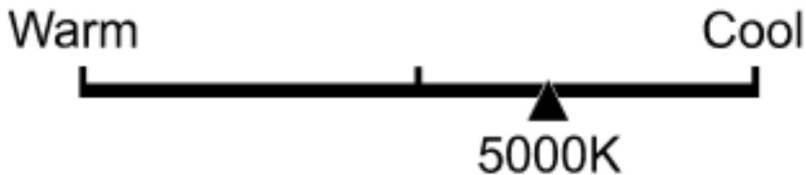

Lighting Facts Per Bulb

Brightness **15 lumens**

Estimated Yearly Energy Cost **\$0.04**

Based on 3 hrs/day, 11¢/kWh.
Cost depends on rates and use.

Life

Based on 3 hrs/day

13.7 years

Light Appearance