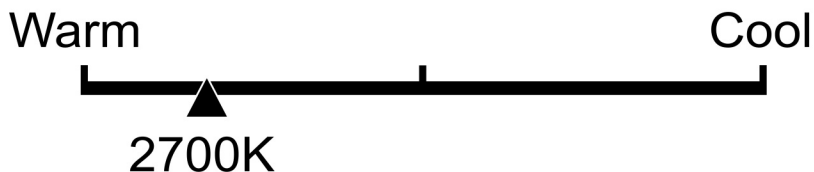

Lighting Facts Per Bulb

Brightness **30 lumens**

Estimated Yearly Energy Cost **$0.07**

Based on 3 hrs/day, 11¢/kWh.
Cost depends on rates and use.

Life

Based on 3 hrs/day

13.7 years

Light Appearance

Energy Used **0.6 Watts**

BP71/2S/W/LED

Brightness
30
lumens

Estimated
Energy Cost
$0.07
per year