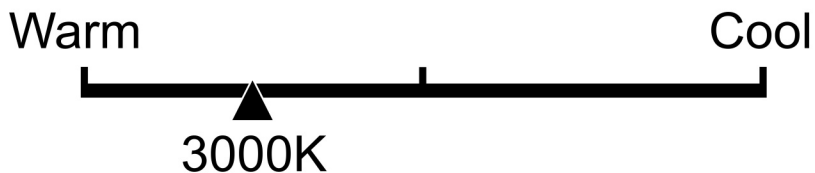

Lighting Facts Per Bulb

Brightness **750 lumens**

Estimated Yearly Energy Cost **\$0.78**

Based on 3 hrs/day, 11¢/kWh.
Cost depends on rates and use.

Life

Based on 3 hrs/day

9.1 years

Light Appearance