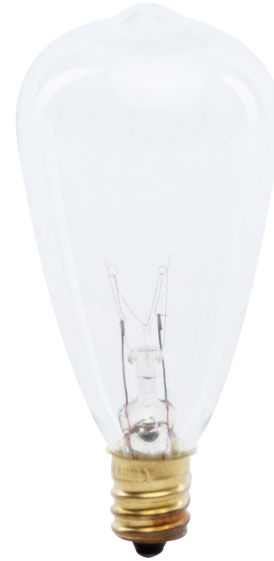

7W Replacement ST12 E12 Dimmable Cone Filament Clear Glass Vintage Edison Incandescent Light Bulb, Soft White (2-Pack)

Features

- Exposed filament look lends a touch of elegance to chandeliers
- Antique Edison-style bulb adds to a classic, vintage atmosphere
- Soft White glow makes any space appear cozy and inviting
- **Ideal usage:** Wall Sconce, Ceiling Fixture, Pendants

Specifications

Item Number	Item Length (In)	Item Width (In)	Bulb Shape
BP7ST12	3.0	1.5	ST12
Bulb Type	Bulb Base	Bulb Finish	Technology
Straight Tubular	E12	Clear	INCANDESCENT
Brightness (LUMENS)	Lumen Efficiency (LPW)	Color Accuracy (CRI)	Color Temperature (CCT)
35	5.0	99	2200
Life Hours	Life Years	Replacement	Annual Energy Cost
1500	1.4	NA	0.84
Energy Efficiency	Energy Used (Wattage)	Battery Operated	Pack Quantity
NA	7	NO	2
Smart	Portable	Dimmable	Hardwire
No	NO	YES	NO
Enclosed Fixture Rated	Safety Location	Energy Star	CEC Compliant
YES	NA	No	Not Regulated