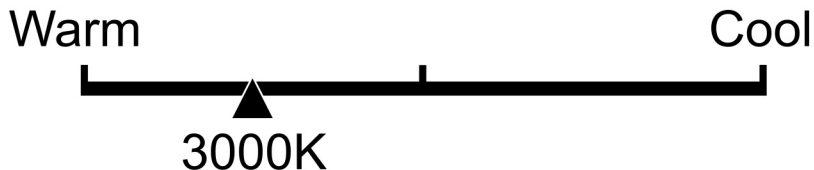

Lighting Facts Per Bulb

Brightness **200 lumens**

Estimated Yearly Energy Cost **\$0.31**

Based on 3 hrs/day, 11¢/kWh.
Cost depends on rates and use.

Life

Based on 3 hrs/day

22.8 years

Light Appearance