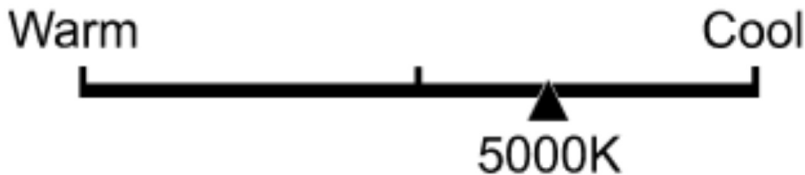

Lighting Facts Per Bulb

Brightness **300 lumens**

Estimated Yearly Energy Cost **\$0.4**

Based on 3 hrs/day, 11¢/kWh.
Cost depends on rates and use.

Life

Based on 3 hrs/day

13.7 years

Light Appearance