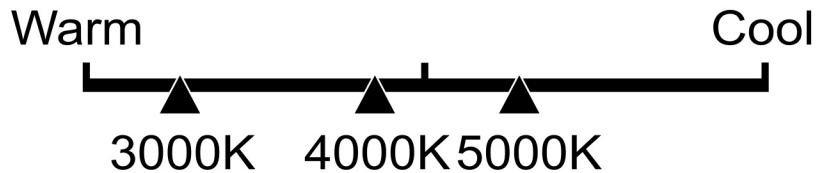

Lighting Facts Per Bulb

Brightness **300 lumens**

Estimated Yearly Energy Cost **\$0.48**

Based on 3 hrs/day, 11¢/kWh.
Cost depends on rates and use.

Life

Based on 3 hrs/day

22.8 years

Light Appearance