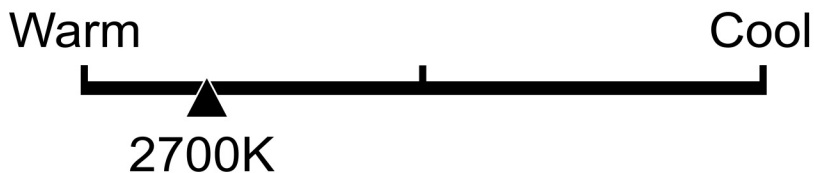

Lighting Facts Per Bulb

Brightness **225 lumens**

Estimated Yearly Energy Cost **\$0.3**

Based on 3 hrs/day, 11¢/kWh.
Cost depends on rates and use.

Life

Based on 3 hrs/day

13.7 years

Light Appearance