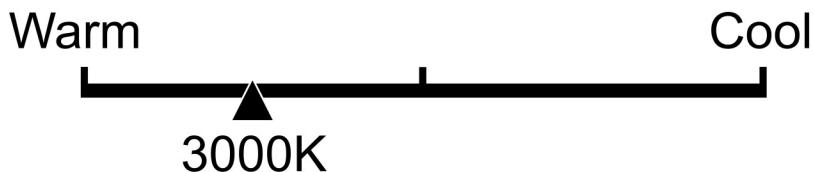

Lighting Facts Per Bulb

Brightness **250 lumens**

Estimated Yearly Energy Cost **\$0.35**

Based on 3 hrs/day, 11¢/kWh.
Cost depends on rates and use.

Life

Based on 3 hrs/day

22.8 years

Light Appearance