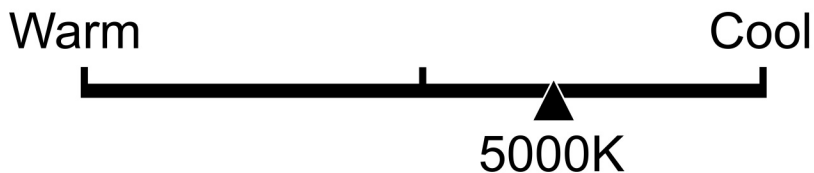

Lighting Facts Per Bulb

Brightness **350 lumens**

Estimated Yearly Energy Cost **\$0.55**

Based on 3 hrs/day, 11¢/kWh.
Cost depends on rates and use.

Life

Based on 3 hrs/day

22.8 years

Light Appearance