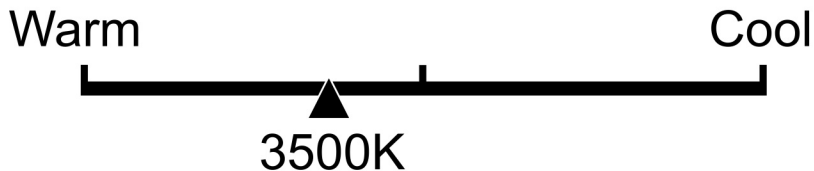

Lighting Facts Per Bulb

Brightness **1800 lumens**

Estimated Yearly Energy Cost **\$1.81**

Based on 3 hrs/day, 11¢/kWh.
Cost depends on rates and use.

Life

Based on 3 hrs/day

22.8 years

Light Appearance