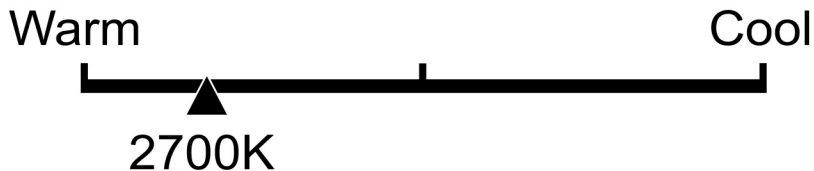

Lighting Facts Per Bulb

Brightness **300 lumens**

Estimated Yearly Energy Cost **\$0.4**

Based on 3 hrs/day, 11¢/kWh.
Cost depends on rates and use.

Life

Based on 3 hrs/day

22.8 years

Light Appearance