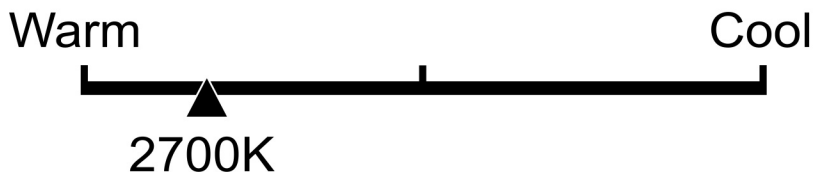

Lighting Facts Per Bulb

Brightness **300 lumens**

Estimated Yearly Energy Cost **\$0.4**

Based on 3 hrs/day, 11¢/kWh.
Cost depends on rates and use.

Life

Based on 3 hrs/day

22.8 years

Light Appearance