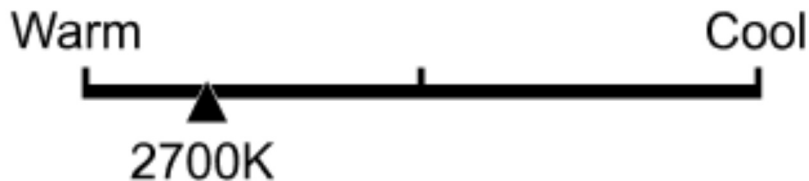

Lighting Facts Per Bulb

Brightness **300 lumens**

Estimated Yearly Energy Cost **\$0.4**

Based on 3 hrs/day, 11¢/kWh.
Cost depends on rates and use.

Life

Based on 3 hrs/day

22.8 years

Light Appearance