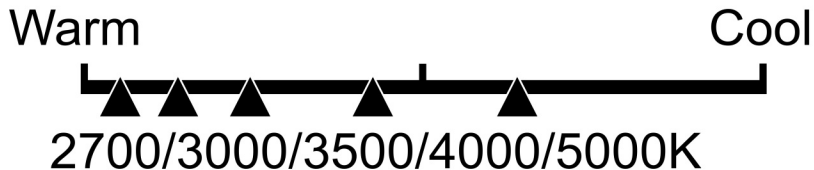

Lighting Facts Per Bulb

Brightness **1400 lumens**

Estimated Yearly Energy Cost **$1.87**

Based on 3 hrs/day, 11¢/kWh.
Cost depends on rates and use.

Life

Based on 3 hrs/day

13.7 years

Light Appearance

Energy Used **15.5 Watts**

BR30100DM5CCTCA
15K/2

Brightness
1400
lumens

Estimated
Energy Cost
$1.87
per year