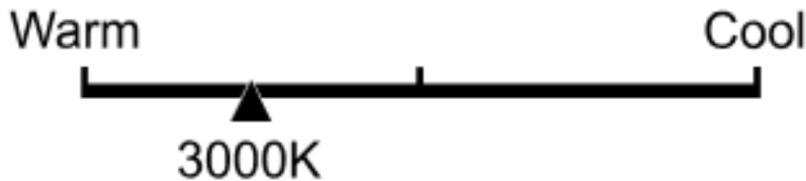

Lighting Facts Per Bulb

Brightness **750 lumens**

Estimated Yearly Energy Cost **\$1.45**

Based on 3 hrs/day, 11¢/kWh.
Cost depends on rates and use.

Life

Based on 3 hrs/day

13.7 years

Light Appearance