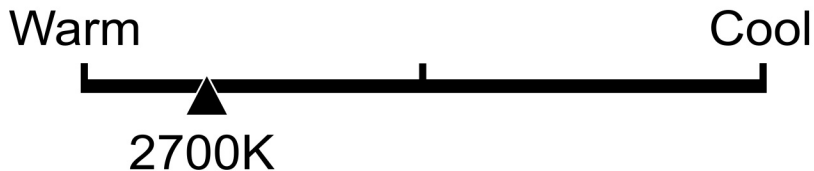

Lighting Facts Per Bulb

Brightness **300 lumens**

Estimated Yearly Energy Cost **\$0.4**

Based on 3 hrs/day, 11¢/kWh.
Cost depends on rates and use.

Life

Based on 3 hrs/day

13.7 years

Light Appearance