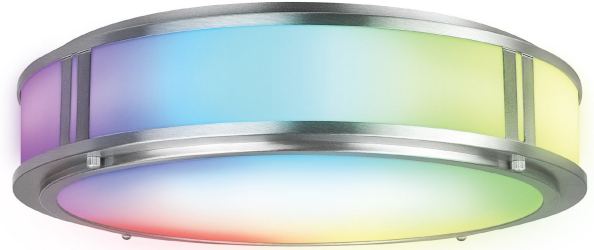

# 13 In. RGBW Flush Mount Smart Ceiling Fixture

## Features

- Turn on/off and adjust lighting with your smartphone and the Feit Electric app or add a voice assistant
- Choose from million of colors or set a the right white light for your mood
- Dimmable design lets you customize the brightness of any room

## Specifications

<b>Item Number</b>	<b>Item Width (In)</b>	<b>Item Length (In)</b>	<b>Bulb Shape</b>
FM13/RGBW/NK/AG	13	13	0
<b>Fixture Type</b>	<b>Fixture Finish</b>	<b>Fixture Lens Material</b>	<b>Fixture Mount</b>
Ceiling Light	Aluminum	Glass	Ceiling
<b>Fixture type</b>	<b>Body Material</b>	<b>Housing Finish</b>	<b>Dimmable</b>
Ceiling Light	Aluminum	Nickel	No
<b>Technology</b>	<b>Energy Used (Wattage)</b>	<b>Replacement</b>	<b>Voltage</b>
LED - SMD	27.5	NA	120
<b>Energy Efficiency</b>	<b>Annual Energy Cost</b>	<b>Brightness (LUMENS)</b>	<b>Lumen Efficiency (LPW)</b>
NA	3.31	1300	47.27
<b>Color Temperature (CCT)</b>	<b>Color Accuracy (CRI)</b>	<b>Life Years</b>	<b>Life Hours</b>
2700-6500	80	45.7	50000
<b>Pack Quantity</b>	<b>CEC Compliant</b>	<b>Warranty Years</b>	<b>Portable</b>
1	Not Regulated	5	No
<b>Hardwire</b>	<b>Battery Operated</b>	<b>Smart</b>	<b>Safety Location</b>
Yes	No	No	Damp
<b>Ideal Usage</b>			
Chandeliers			