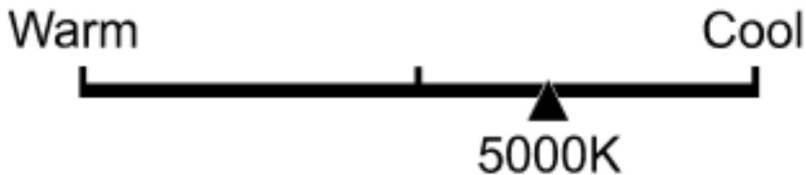

Lighting Facts Per Bulb

Brightness **150 lumens**

Estimated Yearly Energy Cost **\$0.6**

Based on 3 hrs/day, 11¢/kWh.
Cost depends on rates and use.

Life

Based on 3 hrs/day

13.7 years

Light Appearance