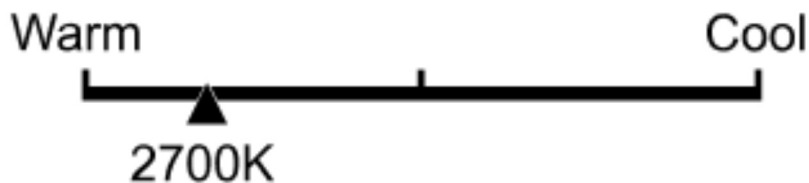

Lighting Facts Per Bulb

Brightness **1100 lumens**

Estimated Yearly Energy Cost **$1.45**

Based on 3 hrs/day, 11¢/kWh.
Cost depends on rates and use.

Life

Based on 3 hrs/day

13.7 years

Light Appearance

Energy Used **12 Watts**

G25100927CA/FIL
/3

Brightness
1100
lumens

Estimated
Energy Cost

$1.45
per year