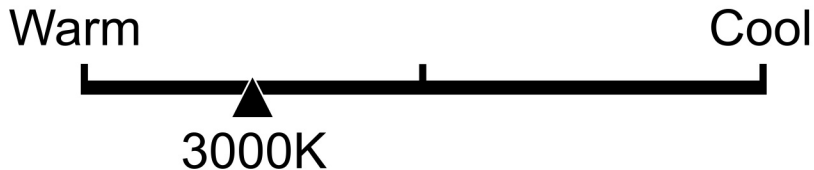

Lighting Facts Per Bulb

Brightness **225 lumens**

Estimated Yearly Energy Cost **\$0.3**

Based on 3 hrs/day, 11¢/kWh.
Cost depends on rates and use.

Life

Based on 3 hrs/day

13.7 years

Light Appearance