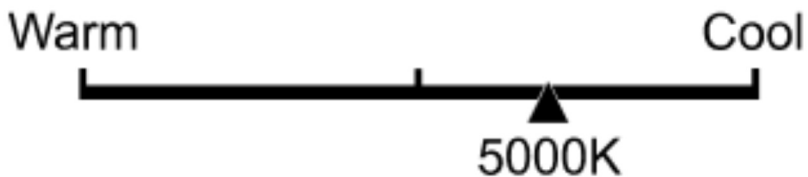

Lighting Facts Per Bulb

Brightness **225 lumens**

Estimated Yearly Energy Cost **\$0.3**

Based on 3 hrs/day, 11¢/kWh.
Cost depends on rates and use.

Life

Based on 3 hrs/day

13.7 years

Light Appearance