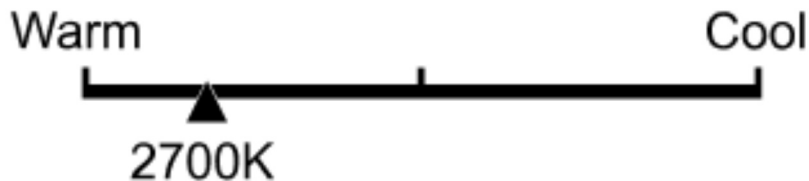

Lighting Facts Per Bulb

Brightness **350 lumens**

Estimated Yearly Energy Cost **\$0.46**

Based on 3 hrs/day, 11¢/kWh.
Cost depends on rates and use.

Life

Based on 3 hrs/day

13.7 years

Light Appearance