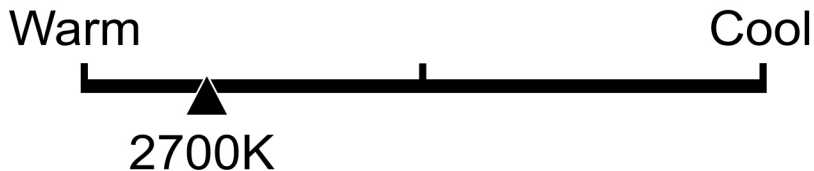

Lighting Facts Per Bulb

Brightness **350 lumens**

Estimated Yearly Energy Cost **\$0.46**

Based on 3 hrs/day, 11¢/kWh.
Cost depends on rates and use.

Life

Based on 3 hrs/day

13.7 years

Light Appearance