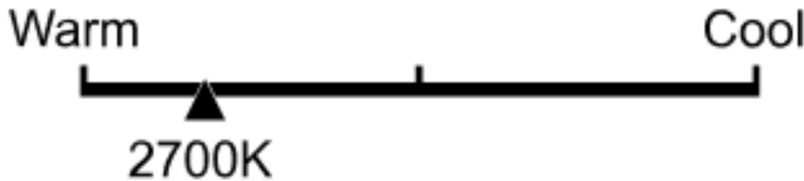

Lighting Facts Per Bulb

Brightness **350 lumens**

Estimated Yearly Energy Cost **\$0.46**

Based on 3 hrs/day, 11¢/kWh.
Cost depends on rates and use.

Life

Based on 3 hrs/day

13.7 years

Light Appearance