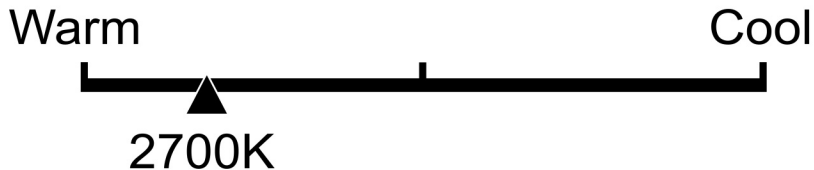

Lighting Facts Per Bulb

Brightness **500 lumens**

Estimated Yearly Energy Cost **\$0.66**

Based on 3 hrs/day, 11¢/kWh.
Cost depends on rates and use.

Life

Based on 3 hrs/day

13.7 years

Light Appearance