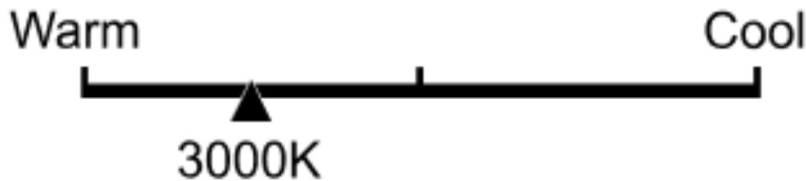

Lighting Facts Per Bulb

Brightness **500 lumens**

Estimated Yearly Energy Cost **\$0.66**

Based on 3 hrs/day, 11¢/kWh.
Cost depends on rates and use.

Life

Based on 3 hrs/day

13.7 years

Light Appearance