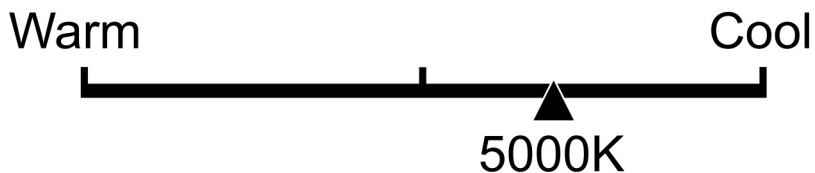

# Lighting Facts Per Bulb

**Brightness** **500 lumens**

**Estimated Yearly Energy Cost** **\$0.66**

Based on 3 hrs/day, 11¢/kWh.  
Cost depends on rates and use.

**Life**

Based on 3 hrs/day

**13.7 years**

**Light Appearance**