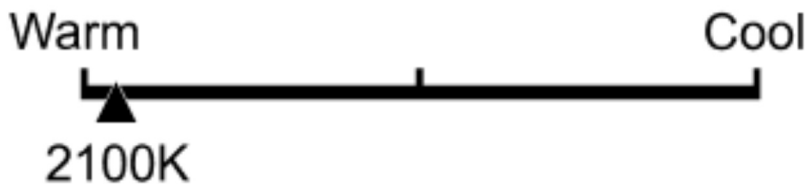

Lighting Facts Per Bulb

Brightness **300 lumens**

Estimated Yearly Energy Cost **\$0.72**

Based on 3 hrs/day, 11¢/kWh.
Cost depends on rates and use.

Life

Based on 3 hrs/day

13.7 years

Light Appearance