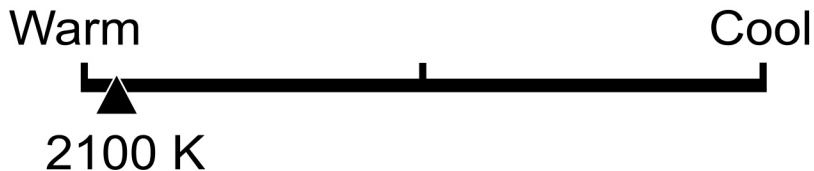

Lighting Facts Per Bulb

Brightness **500 lumens**

Estimated Yearly Energy Cost **$0.66**

Based on 3 hrs/day, 11¢/kWh.
Cost depends on rates and use.

Life

Based on 3 hrs/day

13.7 years

Light Appearance

Energy Used **5.5 Watts**

G3060/VG/LED/HD
RP

Brightness
500
lumens

Estimated
Energy Cost
$0.66
per year