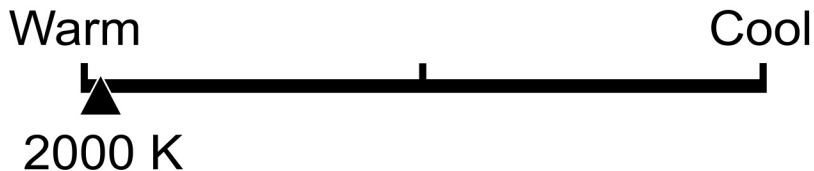

Lighting Facts Per Bulb

Brightness **300 lumens**

Estimated Yearly Energy Cost **\$0.78**

Based on 3 hrs/day, 11¢/kWh.
Cost depends on rates and use.

Life

Based on 3 hrs/day

13.7 years

Light Appearance