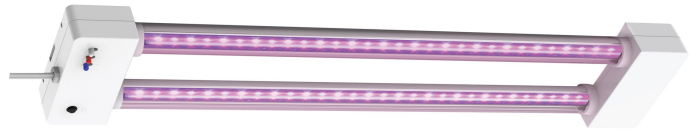

24 Inch 19W Selectable Spectrum LED Grow Light

Features

- Choose between Blue, Red, White or combinations of depending on your gardens needs
- Combine white, blue and red spectrum colors to focus on seeding, flowering, or plant growth
- Emits spectrum wavelengths and color for superior photosynthetic response

Specifications

Item Number	Item Width (In)	Item Length (In)	Bulb Shape
GLP24ADJS/19W/LED/40	4.8	23.7	0
Bulb Base	Bulb Finish	Fixture Type	Fixture Finish
NA	White	Grow Light	Aluminum
Fixture Lens Material	Fixture Mount	Fixture type	Body Material
Polycarbonate	Suspended	Grow Light	Aluminum
Housing Finish	Dimmable	Technology	Energy Used (Wattage)
White	No	LED - SMD	19
Replacement	Voltage	Energy Efficiency	Annual Energy Cost
NA	120	NA	2.29
Brightness (LUMENS)	Lumen Efficiency (LPW)	Color Temperature (CCT)	Color Accuracy (CRI)
1200	63.16	6500	75
Life Years	Life Hours	Pack Quantity	CEC Compliant
22.8	25000	1	Not Regulated
Warranty Years	Portable	Hardwire	Battery Operated
3	Yes	No	No
Smart	Safety Location		
No	Damp		