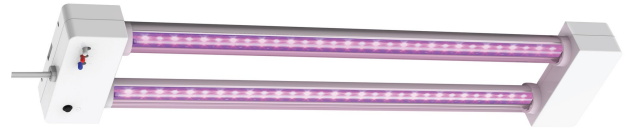

24 Inch 19W Selectable Spectrum LED Grow Light

Features

- Choose between Blue, Red, White or combinations of depending on your gardens needs
- Combine white, blue and red spectrum colors to focus on seeding, flowering, or plant growth
- Emits spectrum wavelengths and color for superior photosynthetic response

Specifications

Item Number	Item Length (In)	Item Width (In)	Item Height (In)
GLP24ADJS/19W/LED	23.7	4.8	1.9
Bulb Finish	Fixture Type	Fixture Finish	Fixture Lens Material
White	Grow Light	Aluminum	Polycarbonate
Fixture Mount	Body Material	Housing Finish	Technology
Suspended	Aluminum	White	LED - SMD
Brightness (LUMENS)	Lumen Efficiency (LPW)	Spectrum	Color Accuracy (CRI)
1200	63.16	Adjustable	75
Color Temperature (CCT)	Life Hours	Life Years	Voltage
6500	25000	22.8	120
Replacement	Annual Energy Cost	Energy Efficiency	Energy Used (Wattage)
NA	2.29	NA	19
Battery Operated	Pack Quantity	Smart	Portable
NO	1	No	YES
Dimmable	Hardwire	Enclosed Fixture Rated	Safety Location
NO	NO	No	Damp
Energy Star	CEC Compliant	Warranty Years	
No	Not Regulated	3	