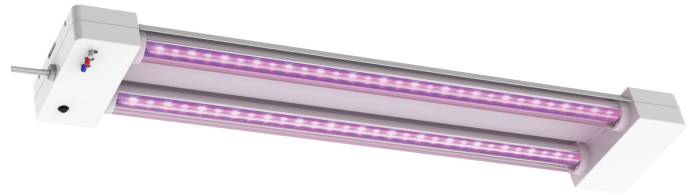

24 In. 32W Adjustable Spectrum LED Grow Light

Features

- Adjustable color spectrum for all phases of indoor plant growth
- Combine white, blue and red spectrum colors to focus on seeding, flowering, or plant growth
- Emits spectrum wavelengths and color for superior photosynthetic response

Specifications

Item Number	Item Width (In)	Item Length (In)	Bulb Shape
GLP24ADJS/32W/LED	4.9	23.5	0
Bulb Base	Fixture Type	Fixture Finish	Fixture Lens Material
NA	Grow Light	Aluminum	Polycarbonate
Fixture Mount	Fixture type	Body Material	Housing Finish
Suspended	Grow Light	Aluminum	White
Dimmable	Technology	Energy Used (Wattage)	Replacement
No	LED - SMD	32	NA
Voltage	Energy Efficiency	Annual Energy Cost	Brightness (LUMENS)
120	NA	3.85	3100
Lumen Efficiency (LPW)	Color Temperature (CCT)	Color Accuracy (CRI)	Par Value
96.88	3800 6500 100000	75	49
Life Years	Life Hours	Pack Quantity	CEC Compliant
22.8	25000	1	Not Regulated
Warranty Years	Portable	Hardwire	Battery Operated
3	Yes	No	No
Smart	Safety Location	Ideal Usage	
No	Damp	Horticulture Lighting	