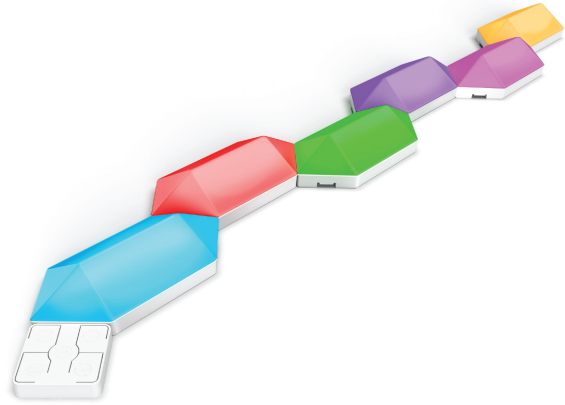

Smart Linkable Hexagon Light Tiles 6-Pack Starter Kit

Features

- Select individual colors on each light panel, offering millions of options to match your mood or décor effortlessly
- Chasing effects smoothly flow from one panel to another, with 17 preset scenes for gaming sessions, movie experiences, or parties
- Linkable up to 12 lights, giving you the freedom to create larger, more intricate lighting displays in your living space

Specifications

Item Number	Item Length (In)	Item Width (In)	Item Height (In)
HEX/CHASE/AG/6KIT	7.0	3.2	1.6
Bulb Finish	Technology	Beam Angle	Color Temperature (CCT)
White	LED - SMD	105	RGBW
Voltage	Battery Operated	Pack Quantity	Smart
100-240	No	1	Yes
Portable	Dimmable	Hardwire	Enclosed Fixture Rated
Yes	No	No	No
Safety Location	Energy Star	CEC Compliant	Warranty Years
Damp	No	Not Regulated	1