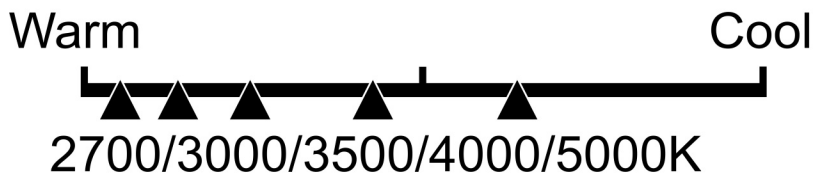

Lighting Facts Per Bulb

Brightness **775 lumens**

Estimated Yearly Energy Cost **\$1.04**

Based on 3 hrs/day, 11¢/kWh.
Cost depends on rates and use.

Life

Based on 3 hrs/day

45.7 years

Light Appearance

Energy Used **8.6 Watts**

LEDR4HO/6WYCA/4

Brightness
775
lumens

Estimated
Energy Cost
\$1.04
per year