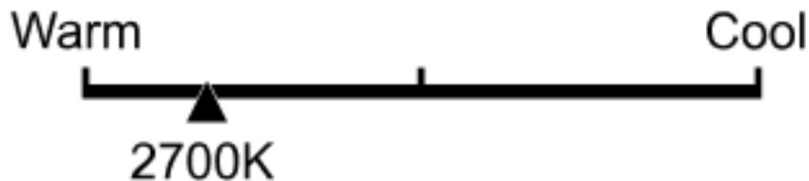

Lighting Facts Per Bulb

Brightness **850 lumens**

Estimated Yearly Energy Cost **\$1.06**

Based on 3 hrs/day, 11¢/kWh.
Cost depends on rates and use.

Life

Based on 3 hrs/day

45.7 years

Light Appearance