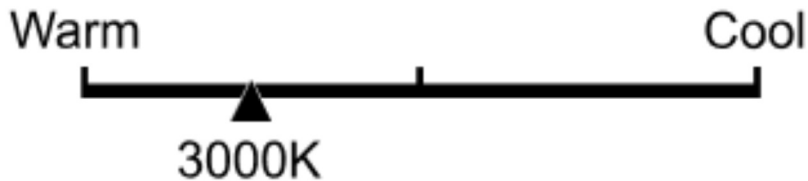

Lighting Facts Per Bulb

Brightness **850 lumens**

Estimated Yearly Energy Cost **\$1.36**

Based on 3 hrs/day, 11¢/kWh.
Cost depends on rates and use.

Life

Based on 3 hrs/day

27.4 years

Light Appearance